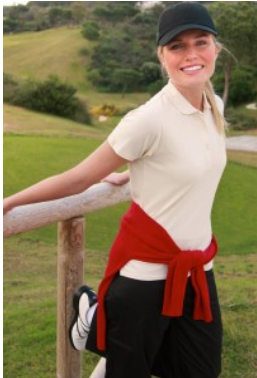

Glenmuir Polohemd Damen Sophie Halbarm (95% Baumwolle/5% Elastan)

Größe	Länge	Brustweite	Tailenweite	Bundweite
S	56	42	39	44
M	58	46	44	48
L	60	50	49	52
XL	61	54	52	56
XXL	62	58	55	60